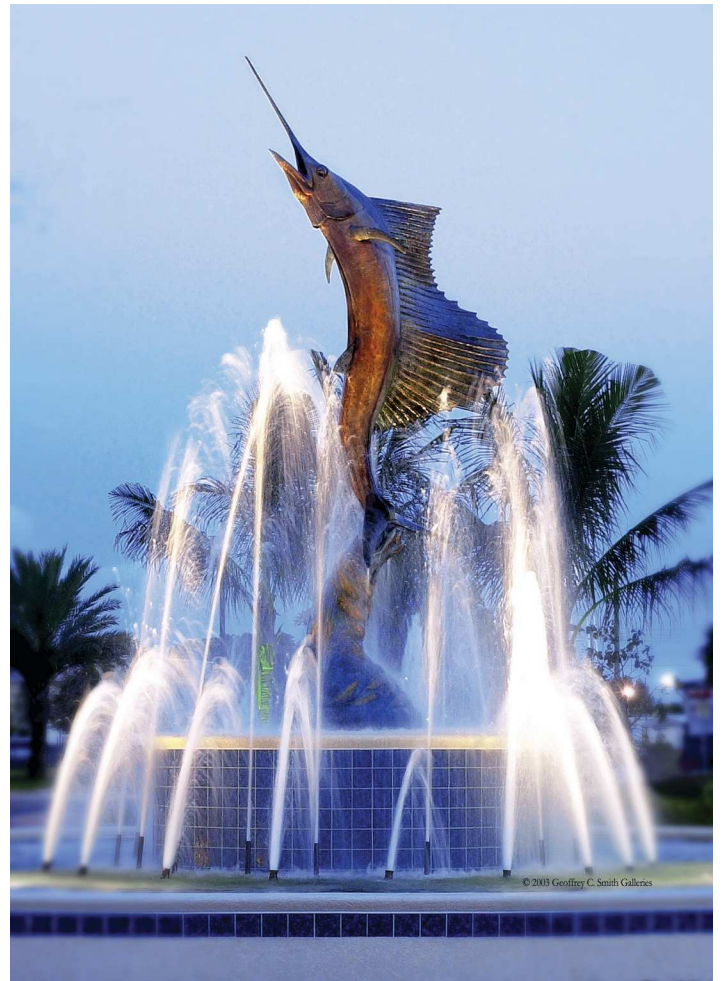

Monuments

Get Monumentally Noticed! If your goal is to make a statement on a grand scale, a monument size work from Geoffrey C. Smith will fulfill that goal beautifully.